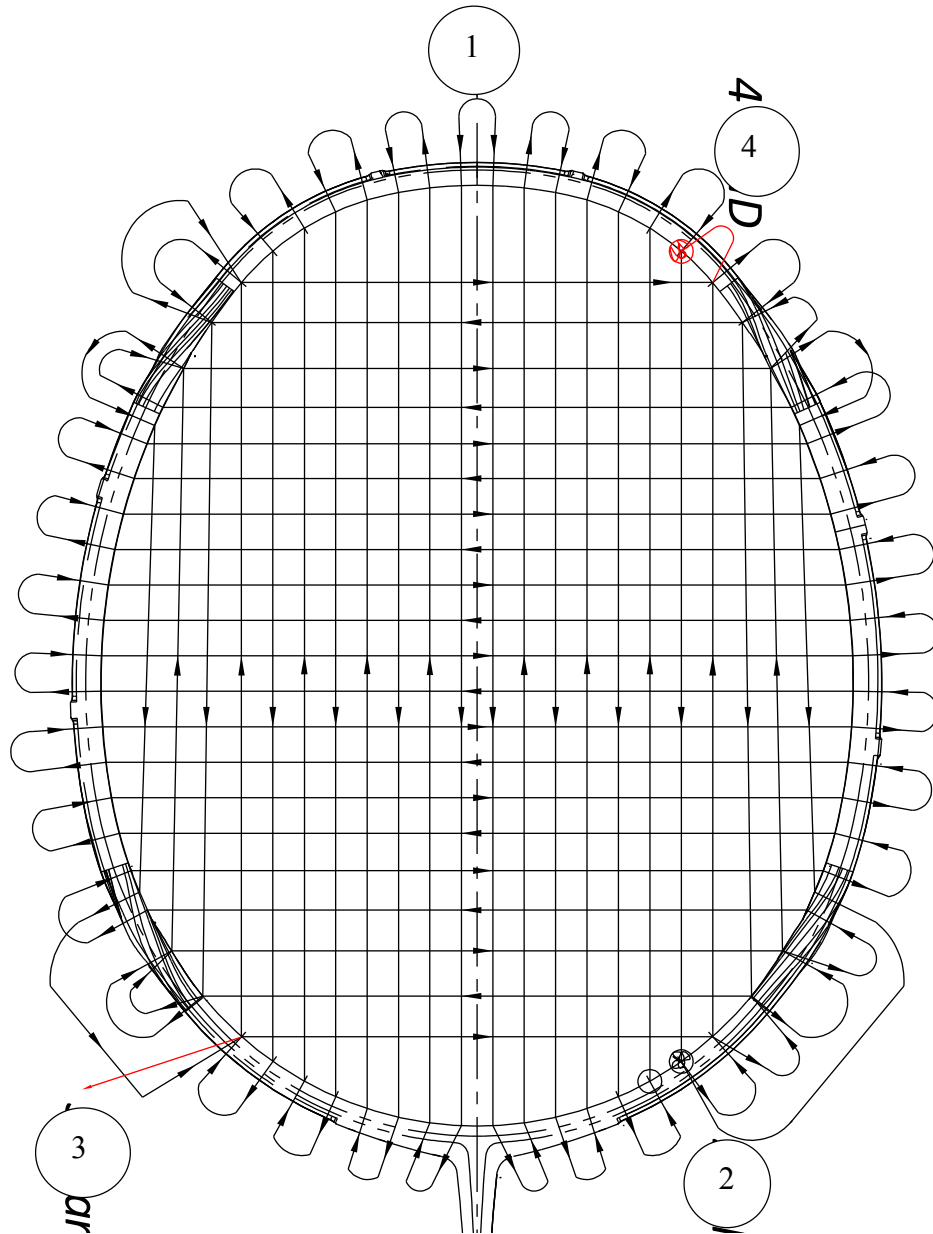

carlton™

C KINESIS ULTRA
C KINESIS RAPID

String Pattern

22 Mains

21 Cross

When you want use a new string.
Please follow the direction of Picture.
Start mains at 1. Tie off mains at 2.
Start cross at 3 Tie off cross at 4.