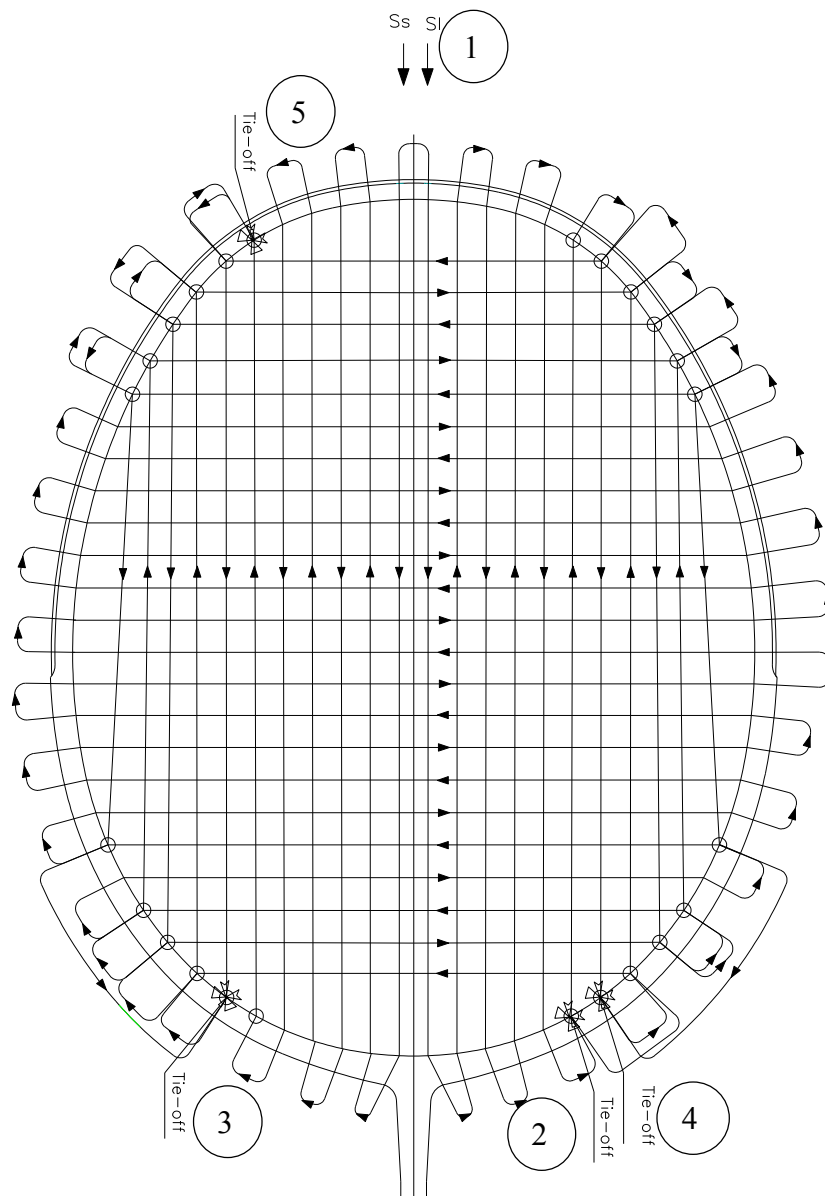

carlton™

C BR VAPOUR EXTREME RAGE (2014)

C BR VAPOUR EXTREME SONIC

C BF ISO-EXTREME 9000

C BF ISO-EXTREME 7000

String Pattern

22 Mains

23 Cross

When you want use a new string. Please follow the direction of Picture.
Start mains at 1. Tie off mains at 2-3. Start cross at 4. Tie off cross at 5.
Item NO:PB071

carlton™

C BF CIRCO-BLADE 270
C BF CIRCO-BLADE 360

String Pattern

22 Mains

22 Cross

When you want use a new string. Please follow the direction of Picture.
Start mains at 1. Tie off mains at 2-3. Start cross at 4. Tie off cross at 5.
Item NO:PB188

carlton™