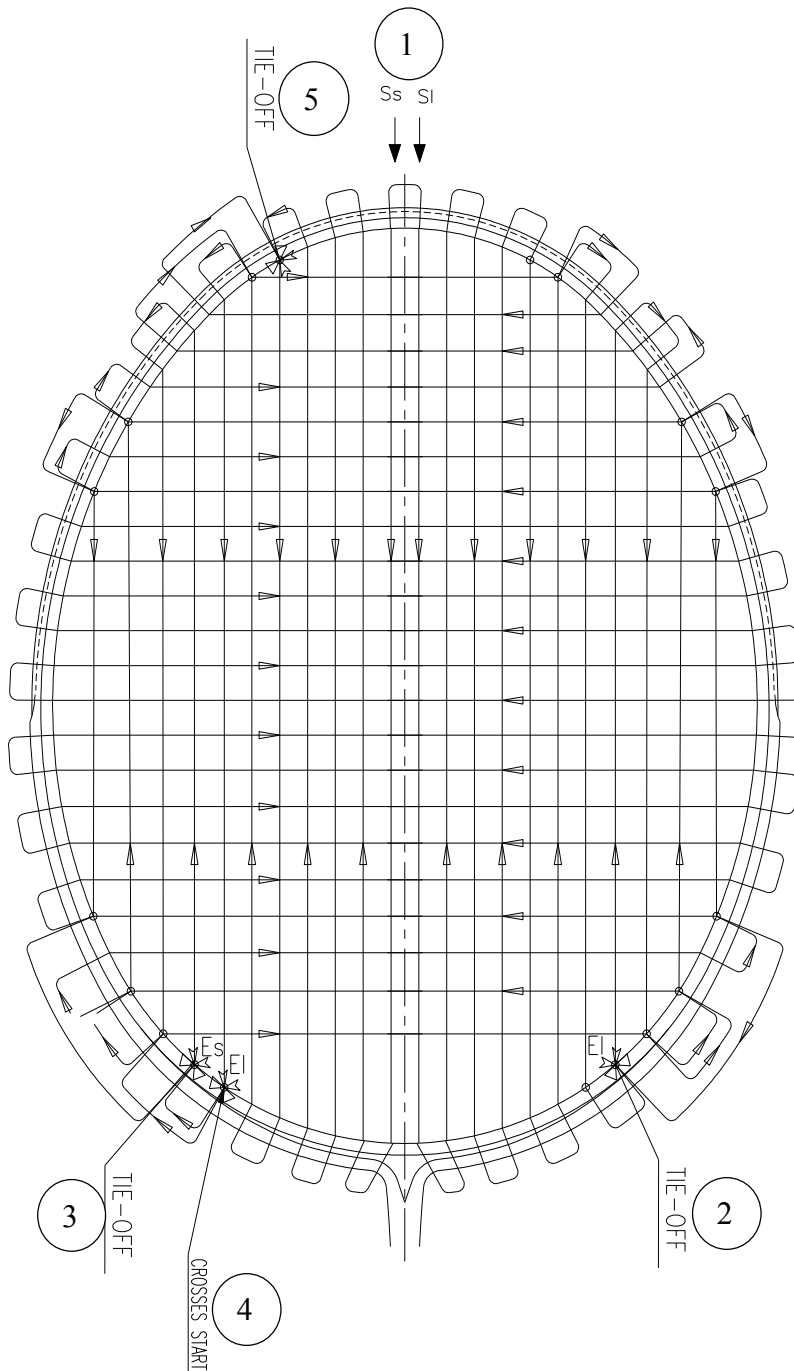

carlton™

C BR VAPOUR EXTREME RAGE (2014)

C BR VAPOUR EXTREME SONIC

C BF ISO-EXTREME 9000

C BF ISO-EXTREME 7000

String Pattern

22 Mains

23 Cross

When you want use a new string. Please follow the direction of Picture.
Start mains at 1. Tie off mains at 2-3. Start cross at 4. Tie off cross at 5.
Item NO:PB071

carlton™

C BF CIRCO-BLADE 270
C BF CIRCO-BLADE 360

String Pattern

22 Mains

22 Cross

When you want use a new string. Please follow the direction of Picture.
Start mains at 1. Tie off mains at 2-3. Start cross at 4. Tie off cross at 5.
Item NO:PB188

carlton™