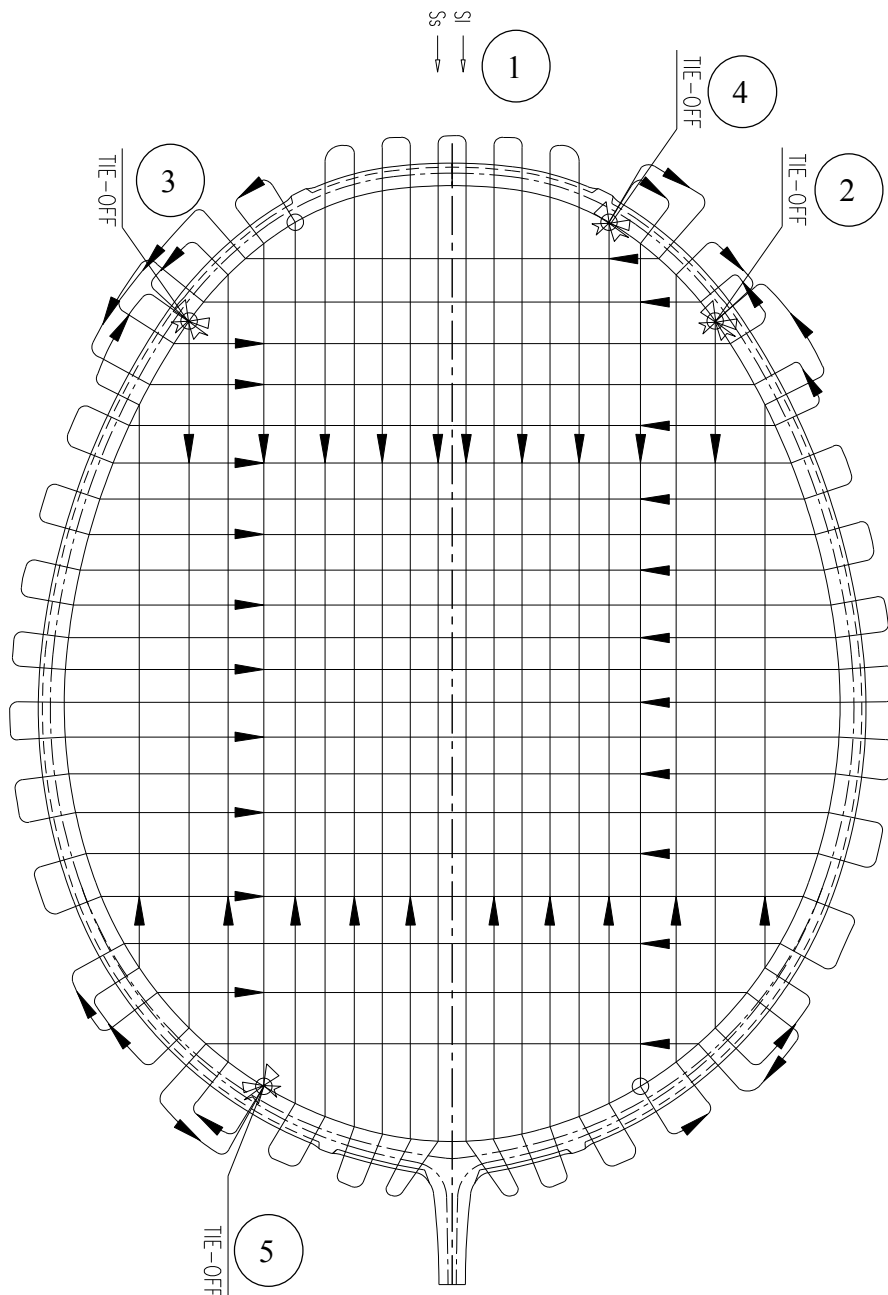

carlton™

C BF VAPOUR TRAIL ELITE
C BF VAPOUR TRAIL TOUR
C BF VAPOUR TRAIL S-LITE

String Pattern

20 Mains

21 Cross

When you want use a new string. Please follow the direction of Picture.
Start mains at 1. Tie off mains at 2-3. Start cross at 4. Tie off cross at 5.
Item NO:PB302